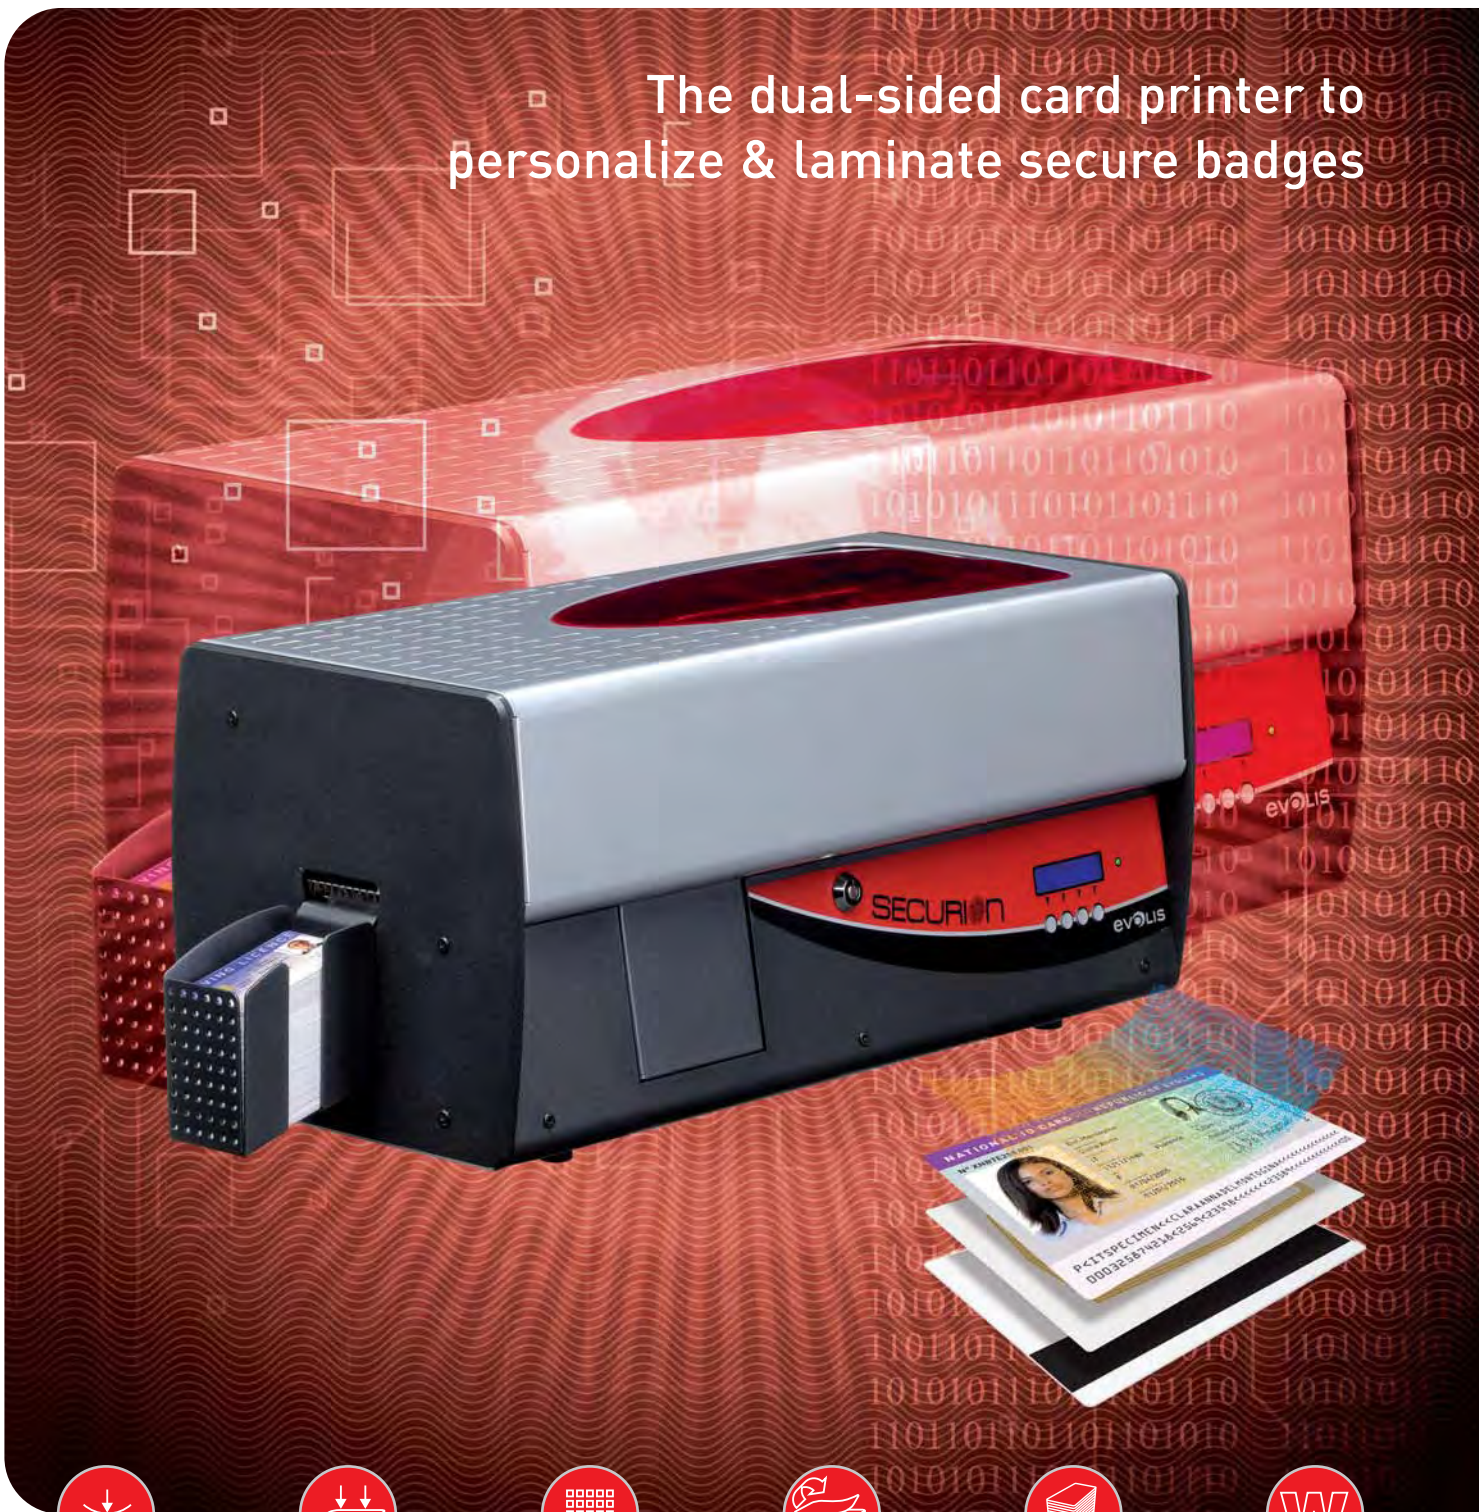

SECURI

The dual-sided card printer to
personalize & laminate secure badges

Color &
Monochrome
Thermal
Transfer

Lamination
Station

300 dpi

Dual-Sided
Printing &
Lamination

100 cards

2 years